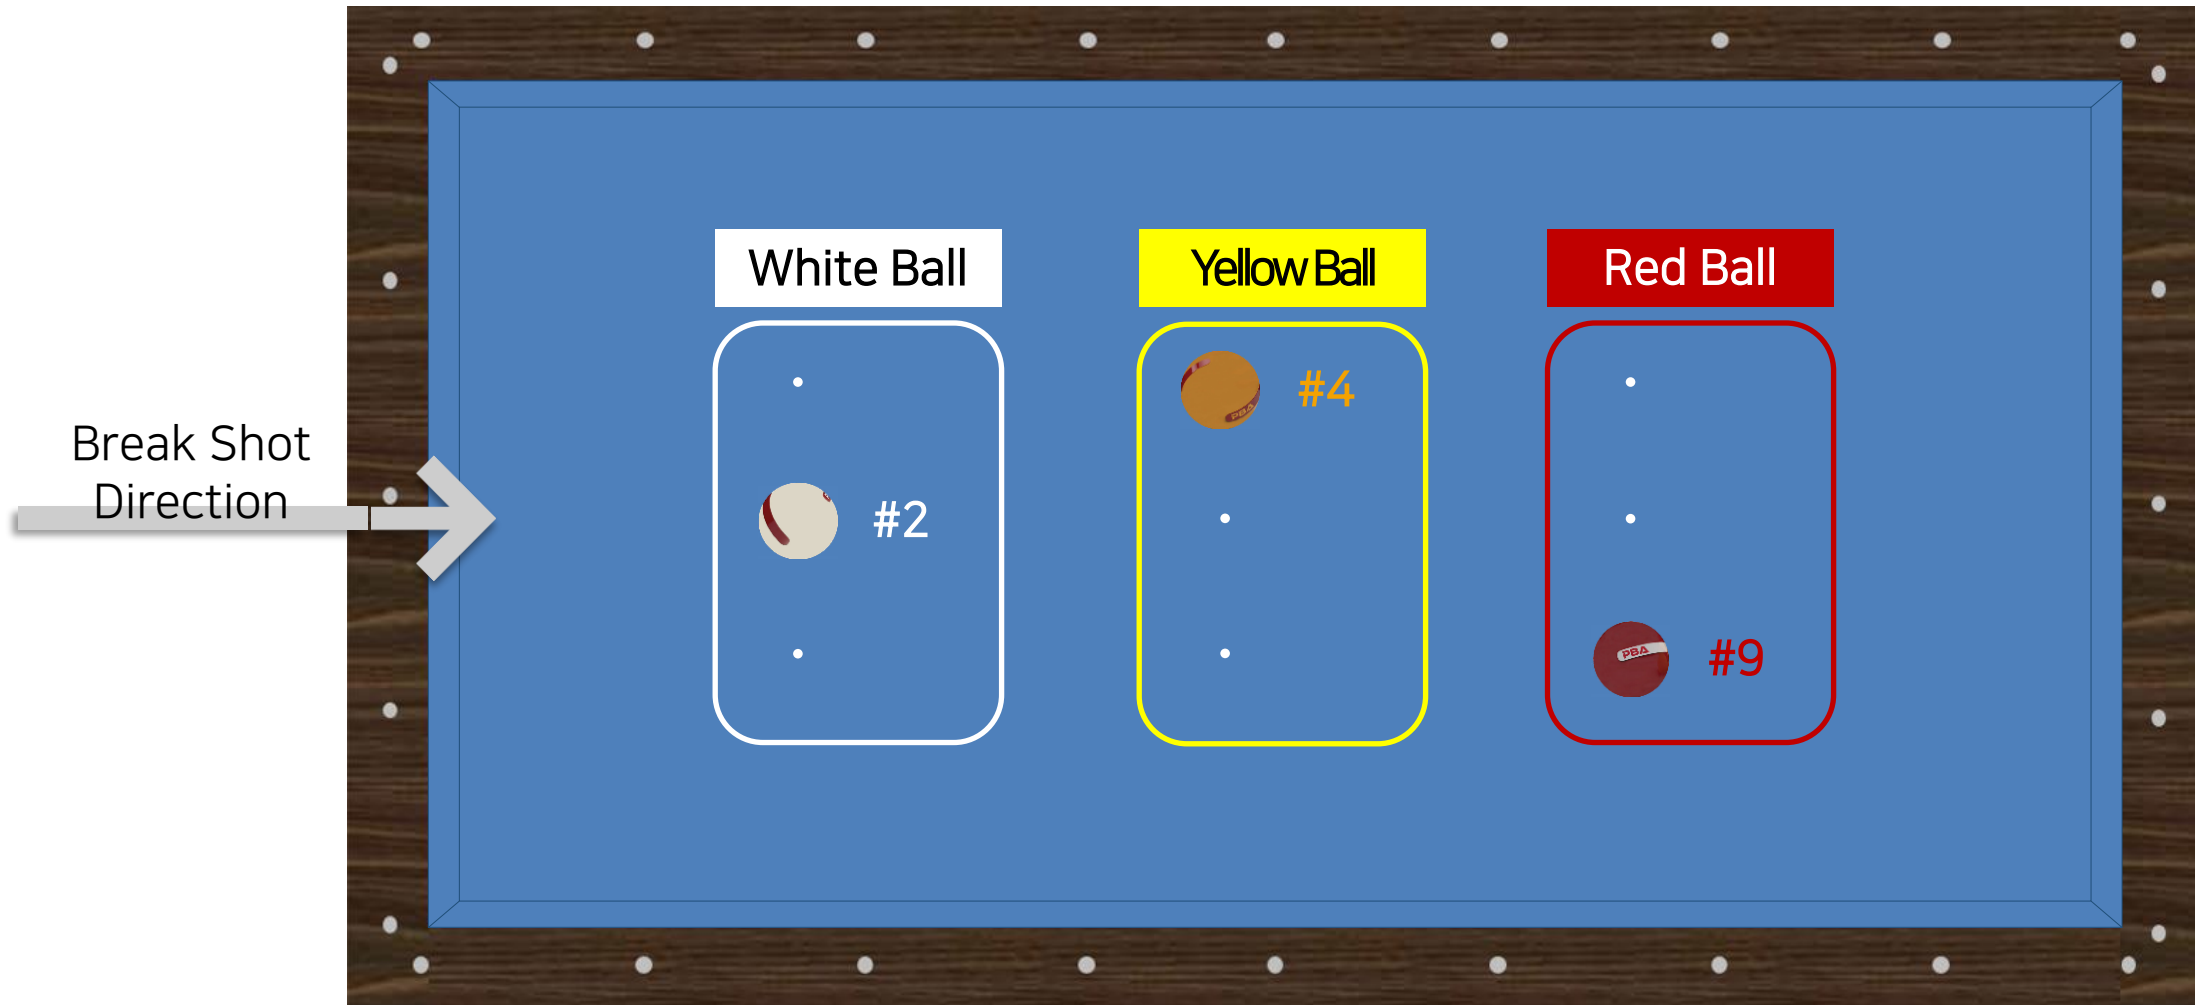

3. Rules & Regulations

LPBA Point System Break Shot Formation

※ For LPBA Set System, Randomly chosen by drawing lots.